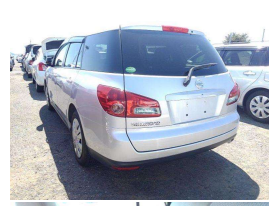

2016 Nissan Wingroad

VEHICLE INFORMATION

Cash Price

Includes GST

\$9,989

+ on-road-costs of \$495

Finance this vehicle from only

\$57.93

55,563 km

Engine

1500 cc, Internal Combustion

Fuel Type

Petrol

Transmission

Auto, Front Wheel

Wheels

Ex-Overseas

Seats

-

Interior

Grey

Audio

CD Player

Stock ID