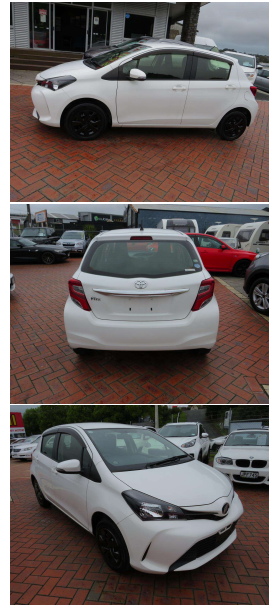

2016 Toyota Vitz

VEHICLE INFORMATION

Cash Price

Includes GST

\$10,989

+ on-road-costs of \$495

Finance this vehicle from only

\$63.17

49,679 km

Engine

996 cc, Internal Combustion

Fuel Type

Petrol

Transmission

Auto, Front Wheel

Wheels

-

VIN

7AT0H63EX21175150

Reg No.

-

Ext Colour

White

History