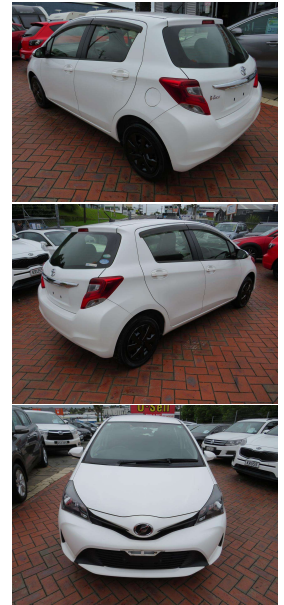

2016 Toyota Vitz

VEHICLE INFORMATION

Cash Price

Includes GST

\$10,989

+ on-road-costs of \$495

Finance this vehicle from only

\$63.17

per week*

Total Amount Payable

\$16,425.15

finance
NOW

Gain peace of mind with Mechanical Breakdown Insurance. Ask us how.

Body

Hatchback

Odometer

49,679 km

Engine

996 cc, Internal Combustion

Fuel Type

Petrol

Transmission

Auto, Front Wheel

Wheels

-

VIN

7AT0H63EX21175150

Reg No.

-

Ext Colour

White

History